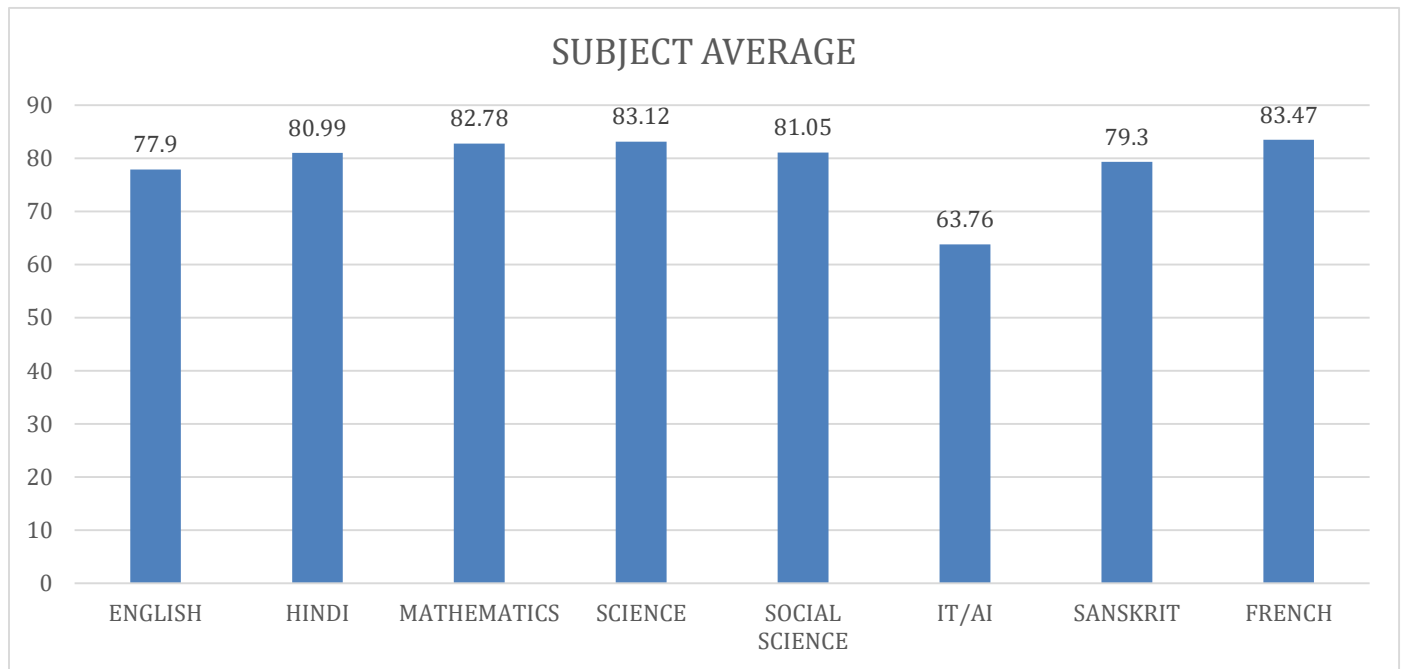

IV: SUBJECT AVERAGE

SUBJECT	TOTAL	AVERAGE	PERCENTAGE	GRADE
ENGLISH	190	77.9	77.9	B1
HINDI	190	80.99	80.99	A2
MATHEMATICS	190	82.78	82.78	A2
SCIENCE	190	83.12	83.12	A2
SOCIAL SCIENCE	190	81.05	81.05	A2
IT/AI	190	63.76	63.76	B2
SANSKRIT	190	79.3	79.3	B1
FRENCH	190	83.47	83.47	A2

V: OVERALL GRADE SUMMARY

GRADES	TOTAL	SECTIONS A	B	C	D
A1 (91-100)	43	5	5	6	27
A2 (81-91)	62	15	11	16	20
B1 (71-80)	51	17	17	16	1
B2(61-70)	28	9	14	5	-
C1(51-60)	5	1	-	4	-
C2(41-50)	1	1	-	-	-
D (33-40)	-	-	-	-	-