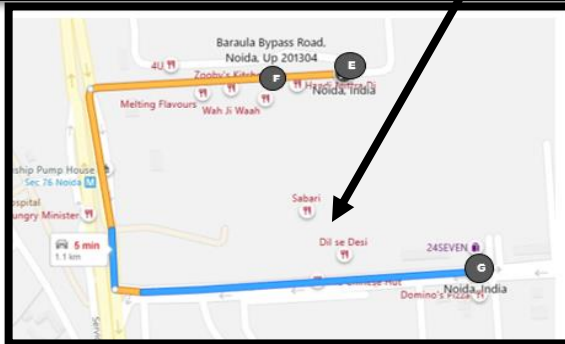

TOTAL DISTANCE (SCHOOL TO SCHOOL)- 23 KM.

JOURNEY TIME (FIRST STOP TO SCHOOL)- 1HR 05 MIN. DEPENDING ON TRAFFIC CONDITIONS

ROUTE-D

ROUTE	D	TIME	
		MORNING	AFTERNOON
A. Start from School		7.50	12.50
B. Sector-75 Golf City II (Inside Road)		08.12	01.15
C. Sector-74 Supertech Cape Town Gate No:2		08.14	01.17
D. Sector – 74 Ajnara Grand Heritage		08.16	01.19
E. Sector-74 Supertech Cape Town Gate No:1		08.18	01.21
F. Sector 77- Civitech Sampriti		08.20	01.22
G. Sector 77- Elite Homes		08.21	01.23
H. Sector-77- Prateek Wisteria		08.22	01.24
I. Sector-76- Skytech Matrott		08.23	01.25
J. Sector-76 J M Orchid		08.24	01.26
K. Sector-76 Aditya Celebrity Homes		08.25	01.27
L.School		08.45	01.40

TOTAL DISTANCE (SCHOOL TO SCHOOL)- 28 KM.

JOURNEY TIME (FIRST STOP TO SCHOOL)- 1 HR.DEPENDING ON TRAFFIC CONDITIONS

ROUTE-F

ROUTE	F	TIME	
		MORNING	AFTERNOON
A. Start from School		7.50	12.50
B. Sector 75- Golf City Inside lane		08.05	01.15
C. Sector 75-Maxblis Whitehouse		08.06	01.16
D. Sector – 77 Amrapali Silicon City, Main Gate		08.09	01:19
E. Sector – 76 Amrapali Princely Back		08.11	01:21
F. Sector – 76 Amrapali Princely Front		08.13	01:23
G. Sector – 76 Max Sethi Royal		08.15	01:25
H. Sector-79 Gaur Sports Wood		08.20	01:30
I. Sector-78, Anthriksh Aptt:		08.25	01:35
J. Sector-78, Windsor Court		08.26	01:36
K. Sector – 78 Hyde Park		08.29	01:39
L. Sector-78 Aditya Urban Casa		08.32	01:42
M. Sector-78 Mahagun Moderne		08.33	01:43
N. Sector-78, Sikka Karmic Greens		08.35	01:45
O. Sector-78, Sunshine Helios		08.36	01:46
P. School		08.50	01.55