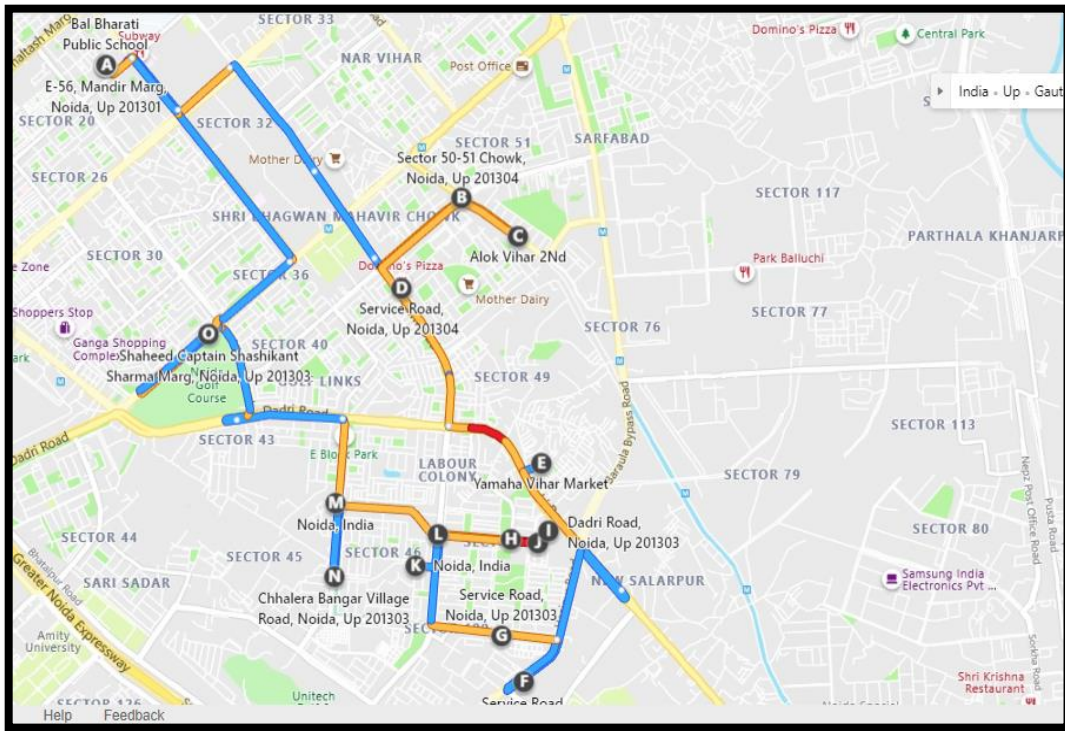

ROUTE-E

ROUTE	E	Time	
		MORNING	AFTERNOON
A.Start from School		7.50	12.50
B.Sector-51 K.V. Gol Chakkar		08.13	01.03
C. Sector 51- Alok Vihar		08.14	01.04
D. Sector 50- Market		08.16	01.07
E. Sector 49 Yamma Vihar Noida		08.19	01.08
F. Sector 104- Sharnam Appt.		08.21	01.12
G. Sector 100, Century Appt		08.22	01.15
H.Sector 47 Noida		08.23	01.16
I.Sector 48 Kesar Garden		08.25	01.17
J.Sector-47, Jalvayu Tower		08.26	01.18
K.Sector 46 Gardenia Glory		08.30	01.19
L.Sector 46, Red Light		08.31	01.23
M. Sector-45, Canara Bank		08.32	01.24
N.Sector-45, Sadarpur		08.36	01.25
O.Sector-37 Gate No:2(Golf Course)		08.44	01.27
P. School		08.55	01.45

TOTAL DISTANCE (SCHOOL TO SCHOOL)- 28 KM.

JOURNEY TIME (FIRST STOP TO SCHOOL)- 1 HR.DEPENDING ON TRAFFIC CONDITIONS