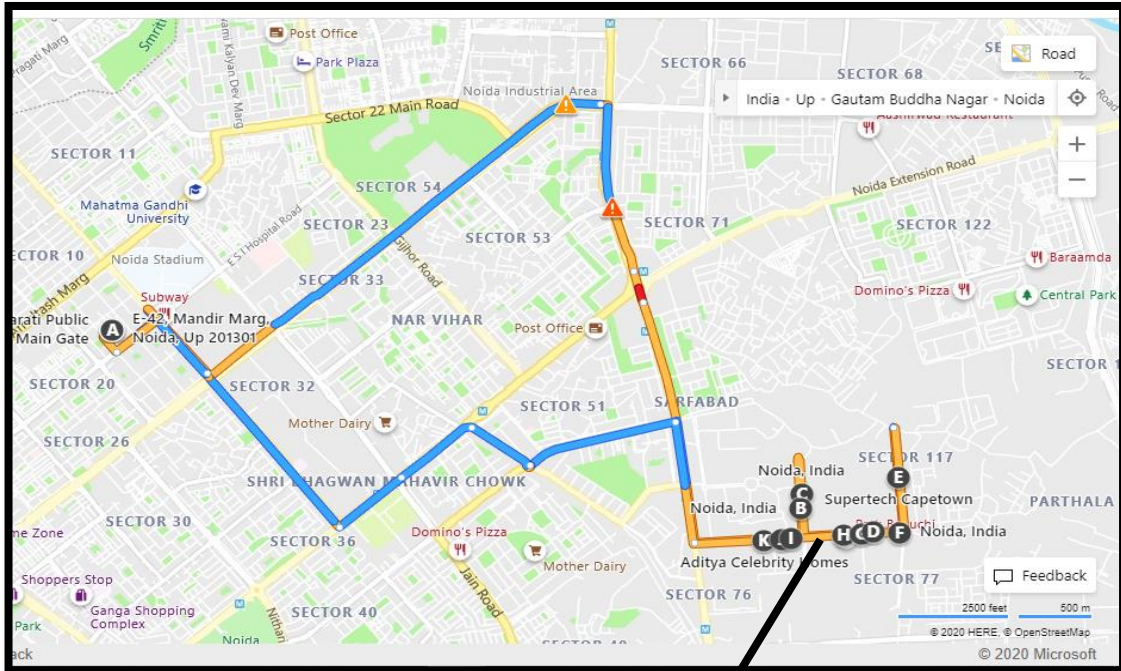

ROUTE C

SCHOOL BUS : UP 16 CT-5044	C	MORNING	AFTERNOON
		TIME	TIME
Start from School		7.50	12.50
Sector – 19		07.54	01.04
Sector -27 (Turning Point)		07.56	01.06
Sector -11/12 K Block(Mother Dairy)		08.06	01.16
Sector- 11 P Block + Metro Hospital		08.09	01.18
Sector-11, Dhawalgiri		08.10	01.19
Sector-12 Y Block + Shiv Mandir		08.11	01.20
Sector-12, Metro Hospital (Priyadarshini Park)		08.13	01.22
Adarsh Primary School		08.15	01.24
Sector 35,Garima Vihar		08.20	01.25
Sector -34 (Church)		08.23	01.26
Sector -34 Nilgiri		08.24	01.27
Sector – 34 B-12 Market		08.25	01.28
Sector – 34 B-10 Main Gate		08.28	01.29
Sector 34, Udaigiri-II/ B-09 Market		08.29	01.30
Sector – 34 Nar Vihar I		08.30	01.31
Sector-33, NTPC Main Gate		08.32	01.32
Sector 52		08.35	01.35
Sector 61- Near Shivalik Appt.		08.37	01.36
Sector 61 Inside lane Near Krishna Apra Appt.		08.38	01.37
Sector 61 Indraprastha Appt.		08.39	01.38
Sector – 53 Kanchanjunga		08.44	01.40
School		08.55	01.55

TOTAL DISTANCE (SCHOOL TO SCHOOL)- 23 KM.

JOURNEY TIME (FIRST STOP TO SCHOOL)- 1HR 05 MIN. DEPENDING ON TRAFFIC CONDITIONS

ROUTE-D

ROUTE	D	TIME	
		MORNING	AFTERNOON
A. Start from School		7.50	12.50
B. Sector-75 Golf City II (Inside Road)		08.12	01.15
C. Sector-74 Supertech Cape Town Gate No:2		08.14	01.17
D. Sector – 74 Ajnara Grand Heritage		08.16	01.19
E. Sector-74 Supertech Cape Town Gate No:1		08.18	01.21
F. Sector 77- Civitech Sampriti		08.20	01.22
G. Sector 77- Elite Homes		08.21	01.23
H. Sector-77- Prateek Wisteria		08.22	01.24
I. Sector-76- Skytech Matrott		08.23	01.25
J. Sector-76 J M Orchid		08.24	01.26
K. Sector-76 Aditya Celebrity Homes		08.25	01.27
L.School		08.45	01.40