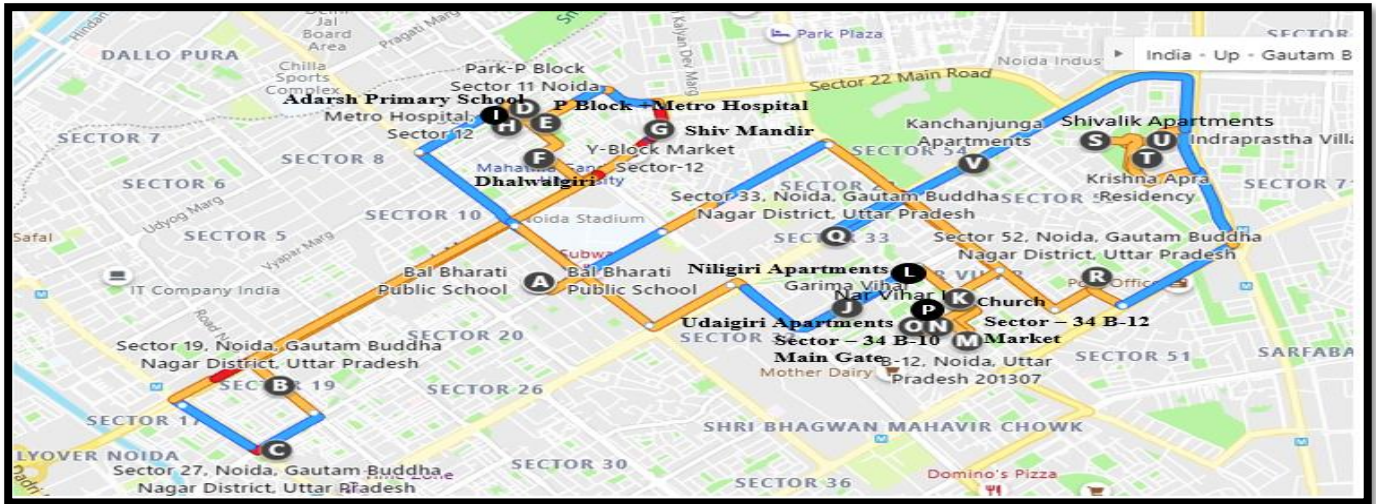

ROUTE C

SCHOOL BUS : UP 16 CT-5044	C	MORNING	AFTERNOON
		TIME	TIME
Start from School		7.50	12.50
Sector – 19		07.54	01.04
Sector -27 (Turning Point)		07.56	01.06
Sector -11/12 K Block(Mother Dairy)		08.06	01.16
Sector- 11 P Block + Metro Hospital		08.09	01.18
Sector-11, Dhawalgiri		08.10	01.19
Sector-12 Y Block + Shiv Mandir		08.11	01.20
Sector-12, Metro Hospital (Priyadarshini Park)		08.13	01.22
Adarsh Primary School		08.15	01.24
Sector 35,Garima Vihar		08.20	01.25
Sector -34 (Church)		08.23	01.26
Sector -34 Nilgiri		08.24	01.27
Sector – 34 B-12 Market		08.25	01.28
Sector – 34 B-10 Main Gate		08.28	01.29
Sector 34, Udaigiri-II/ B-09 Market		08.29	01.30
Sector – 34 Nar Vihar I		08.30	01.31
Sector-33, NTPC Main Gate		08.32	01.32
Sector 52		08.35	01.35
Sector 61- Near Shivalik Appt.		08.37	01.36
Sector 61 Inside lane Near Krishna Apra Appt.		08.38	01.37
Sector 61 Indraprastha Appt.		08.39	01.38
Sector – 53 Kanchanjunga		08.44	01.40
School		08.55	01.55

A	Start from School
B	Sector – 19
C	Sector -27 (Turning Point)
D	Sector -11/12 K Block(Mother Dairy)
E	Sector- 11 P Block + Metro Hospital
F	Sector-11, Dhawalgiri
G	Sector-12 Y Block + Shiv Mandir
H	Sector-12, Metro Hospital (Priyadarshini Park)
I	Adarsh Primary School
J	Sector 35,Garima Vihar
K	Sector -34 (Church)
L	Sector -34 Nilgiri
M	Sector – 34 B-12 Market
N	Sector – 34 B-10 Main Gate
O	Sector 34, Udaigiri-II/ B-09 Market
P	Sector – 34 Nar Vihar I
Q	Sector-33, NTPC Main Gate
R	Sector 52
S	Sector 61- Near Shivalik Appt.
T	Sector 61 Inside lane Near Krishna Apra Appt.
U	Sector 61 Indraprastha Appt.
V	Sector – 53 Kanchanjunga
W	School

TOTAL DISTANCE (SCHOOL TO SCHOOL)- 23 KM.

JOURNEY TIME (FIRST STOP TO SCHOOL)- 1HR 05 MIN. DEPENDING ON TRAFFIC CONDITIONS