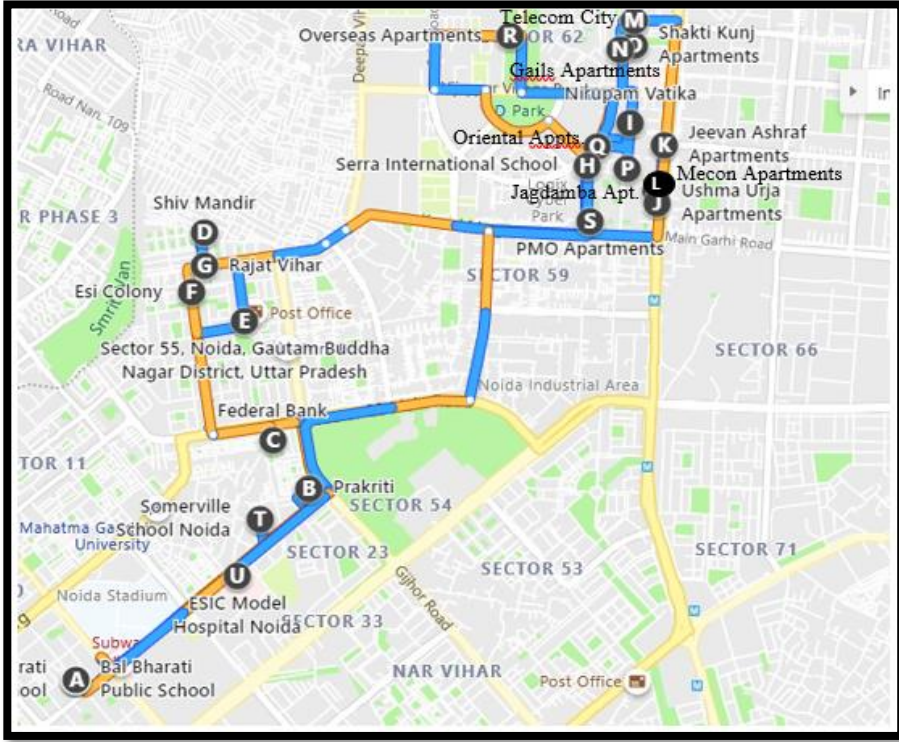

PRE SCHOOL & PRE PRIMARY BUS ROUTES - 2021-22

ROUTE A

A	Start from School
B	Sector – 71 A/5 Shiv Shakti Appt
C	Sector 71, Jagriti Apt.
D	Sector 71 ,Metro Apt
E	Sector-70 Asiana Homes/ Pan Oasis
F	Police Chowki, Main Road(Before Homes 121)
G	Sector – 121 Homes 121
H	Sector – 119 Amrapali Platinum
I	Sector-119, Udgam Play School
J	Sector-119,Gaur Grandeur
K	Sector – 120 Amrapali Zodiac
L	Sector – 120 R G Residency Gate No: 5
M	Sector – 120 R G Residency Gate No: 1
N	Sector – 120 Prateek Laurel
O	Sector – 73 Traffic Signal
P	School

ROUTE B

A	Start from School
B	Prakriti Play School
C	Sector-22 Federal Bank
D	Sector-22 Shiv Mandir Chowk
E	Sector-55 (Inside the lane-Near Mother Dairy)
F	Sector-56 ESI Colony
G	Sector 61-Rajat Vihar
H	Sector – 62, Serra International School
I	Sector 62-Nirupam Vatika
J	Sector 62-Ushma Urja Appt
K	Sector 62- Jeevan Ashray Appt
L	Sector 62- Mecon Appt
M	Sector-62 Telecom City
N	Sector 62- Opp Gail Appts
O	Sector 62-Shakti Kunj
P	Sector 62- Jagdamba Appt.
Q	Sector 62-Oriental Appts
R	Sector 62-Overseas Appts:
S	Sector 62, PMO Appts:
T	Sector – 22 Somerville School
U	Sector 24-ESIC Hospital
V	School

TOTAL DISTANCE (SCHOOL TO SCHOOL)- 23 KM.

JOURNEY TIME (FIRST STOP TO SCHOOL)- 1HR 05 MIN. DEPENDING ON TRAFFIC CONDITIONS

ROUTE-D

ROUTE	D	TIME	
		MORNING	AFTERNOON
A. Start from School		7.50	12.50
B. Sector-75 Golf City II (Inside Road)		08.12	01.15
C. Sector-74 Supertech Cape Town Gate No:2		08.14	01.17
D. Sector – 74 Ajnara Grand Heritage		08.16	01.19
E. Sector-74 Supertech Cape Town Gate No:1		08.18	01.21
F. Sector 77- Civitech Sampriti		08.20	01.22
G. Sector 77- Elite Homes		08.21	01.23
H. Sector-77- Prateek Wisteria		08.22	01.24
I. Sector-76- Skytech Matrott		08.23	01.25
J. Sector-76 J M Orchid		08.24	01.26
K. Sector-76 Aditya Celebrity Homes		08.25	01.27
L.School		08.45	01.40

TOTAL DISTANCE (SCHOOL TO SCHOOL)- 26 KM.

JOURNEY TIME (FIRST STOP TO SCHOOL)- 1HR. DEPENDING ON TRAFFIC CONDITIONS