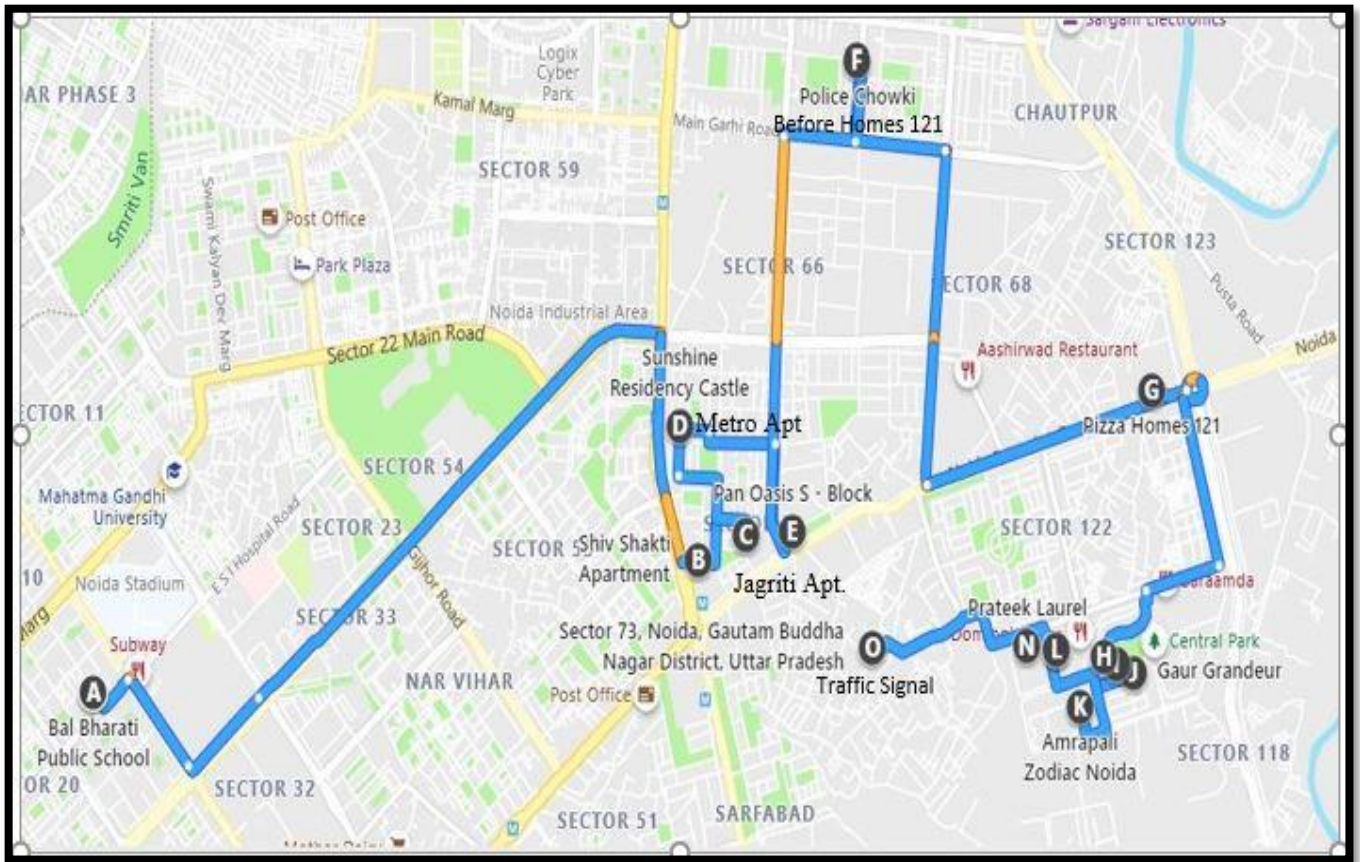

PRE SCHOOL & PRE PRIMARY BUS ROUTES - 2021-22

ROUTE A

A	Start from School
B	Sector – 71 A/5 Shiv Shakti Appt
C	Sector 71, Jagriti Apt.
D	Sector 71 ,Metro Apt
E	Sector-70 Asiana Homes/ Pan Oasis
F	Police Chowki, Main Road(Before Homes 121)
G	Sector – 121 Homes 121
H	Sector – 119 Amrapali Platinum
I	Sector-119, Udgam Play School
J	Sector-119,Gaur Grandeur
K	Sector – 120 Amrapali Zodiac
L	Sector – 120 R G Residency Gate No: 5
M	Sector – 120 R G Residency Gate No: 1
N	Sector – 120 Prateek Laurel
O	Sector – 73 Traffic Signal
P	School

ROUTE B

A	Start from School
B	Prakriti Play School
C	Sector-22 Federal Bank
D	Sector-22 Shiv Mandir Chowk
E	Sector-55 (Inside the lane-Near Mother Dairy)
F	Sector-56 ESI Colony
G	Sector 61-Rajat Vihar
H	Sector – 62, Serra International School
I	Sector 62-Nirupam Vatika
J	Sector 62-Ushma Urja Appt
K	Sector 62- Jeevan Ashray Appt
L	Sector 62- Mecon Appt
M	Sector-62 Telecom City
N	Sector 62- Opp Gail Appts
O	Sector 62-Shakti Kunj
P	Sector 62- Jagdamba Appt.
Q	Sector 62-Oriental Appts
R	Sector 62-Overseas Appts:
S	Sector 62, PMO Appts:
T	Sector – 22 Somerville School
U	Sector 24-ESIC Hospital
V	School

TOTAL DISTANCE (SCHOOL TO SCHOOL)- 26 KM.

JOURNEY TIME (FIRST STOP TO SCHOOL)- 1HR. DEPENDING ON TRAFFIC CONDITIONS