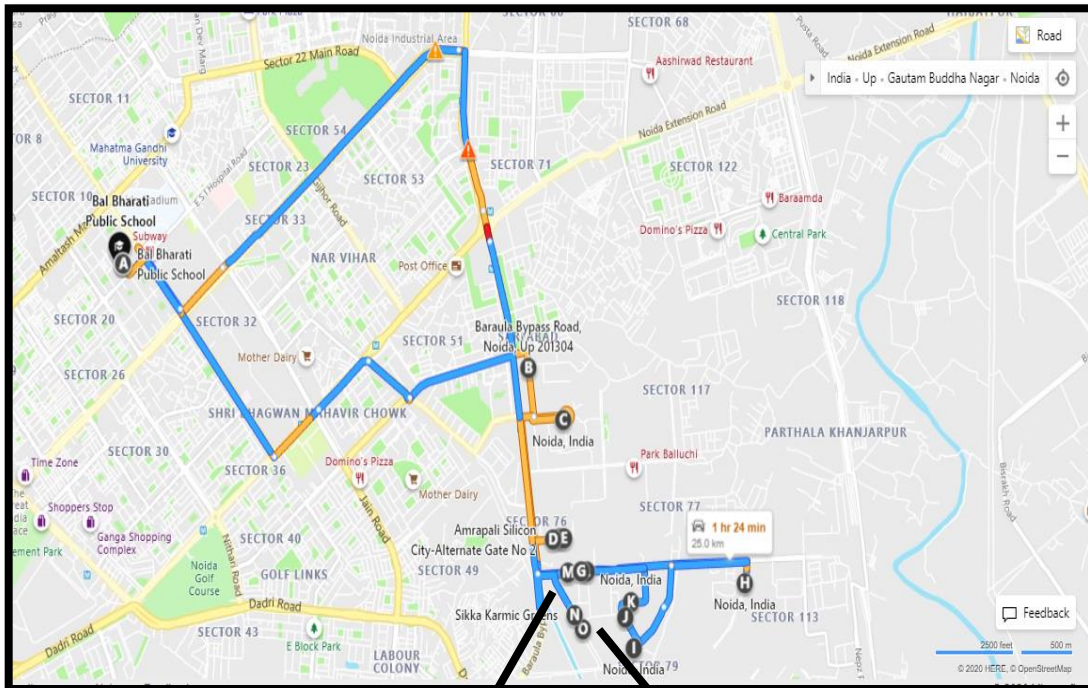

TOTAL DISTANCE (SCHOOL TO SCHOOL)- 19 KM.

JOURNEY TIME (FIRST STOP TO SCHOOL)- 55 MIN.DEPENDING ON TRAFFIC CONDITIONS

ROUTE-E

ROUTE	E	Time	
		MORNING	AFTERNOON
A.Start from School		7.50	12.50
B.Sector-51 K.V. Gol Chakkar		08.13	01.03
C. Sector 51- Alok Vihar		08.14	01.04
D. Sector 50- Market		08.16	01.07
E. Sector 49 Yamma Vihar Noida		08.19	01.08
F. Sector 104- Sharnam Appt.		08.21	01.12
G. Sector 100, Century Appt		08.22	01.15
H.Sector 47 Noida		08.23	01.16
I.Sector 48 Kesar Garden		08.25	01.17
J.Sector-47, Jalvayu Tower		08.26	01.18
K.Sector 46 Gardenia Glory		08.30	01.19
L.Sector 46, Red Light		08.31	01.23
M. Sector-45, Canara Bank		08.32	01.24
N.Sector-45, Sadarpur		08.36	01.25
O.Sector-37 Gate No:2(Golf Course)		08.44	01.27
P. School		08.55	01.45

TOTAL DISTANCE (SCHOOL TO SCHOOL)- 28 KM.

JOURNEY TIME (FIRST STOP TO SCHOOL)- 1 HR.DEPENDING ON TRAFFIC CONDITIONS

ROUTE-F

ROUTE	F	TIME	
		MORNING	AFTERNOON
A. Start from School		7.50	12.50
B. Sector 75- Golf City Inside lane		08.05	01.15
C. Sector 75-Maxblis Whitehouse		08.06	01.16
D. Sector – 77 Amrapali Silicon City, Main Gate		08.09	01:19
E. Sector – 76 Amrapali Princely Back		08.11	01:21
F. Sector – 76 Amrapali Princely Front		08.13	01:23
G. Sector – 76 Max Sethi Royal		08.15	01:25
H. Sector-79 Gaur Sports Wood		08.20	01:30
I. Sector-78, Anthriksh Aptt:		08.25	01:35
J. Sector-78, Windsor Court		08.26	01:36
K. Sector – 78 Hyde Park		08.29	01:39
L. Sector-78 Aditya Urban Casa		08.32	01:42
M. Sector-78 Mahagun Moderne		08.33	01:43
N. Sector-78, Sikka Karmic Greens		08.35	01:45
O. Sector-78, Sunshine Helios		08.36	01:46
P. School		08.50	01.55