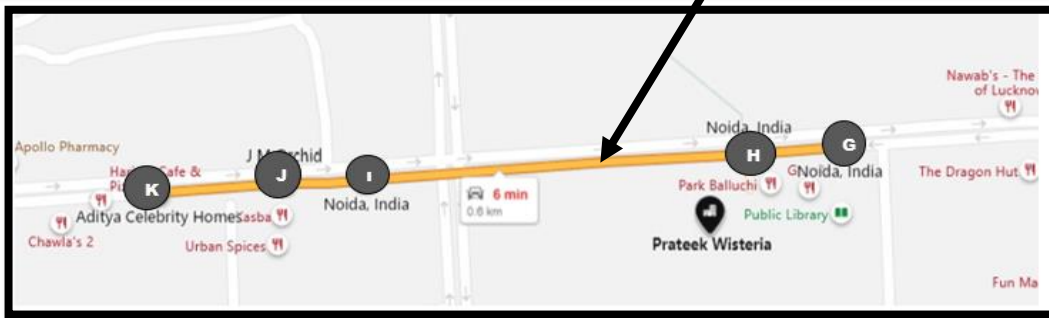

ROUTE-D

ROUTE	D	TIME	
		MORNING	AFTERNOON
A. Start from School		7.50	12.50
B. Sector-75 Golf City II (Inside Road)		08.12	01.15
C. Sector-74 Supertech Cape Town Gate No:2		08.14	01.17
D. Sector – 74 Ajnara Grand Heritage		08.16	01.19
E. Sector-74 Supertech Cape Town Gate No:1		08.18	01.21
F. Sector 77- Civitech Sampriti		08.20	01.22
G. Sector 77- Elite Homes		08.21	01.23
H. Sector-77- Prateek Wisteria		08.22	01.24
I. Sector-76- Skytech Matrott		08.23	01.25
J. Sector-76 J M Orchid		08.24	01.26
K. Sector-76 Aditya Celebrity Homes		08.25	01.27
L.School		08.45	01.40

TOTAL DISTANCE (SCHOOL TO SCHOOL)- 19 KM.

JOURNEY TIME (FIRST STOP TO SCHOOL)- 55 MIN.DEPENDING ON TRAFFIC CONDITIONS