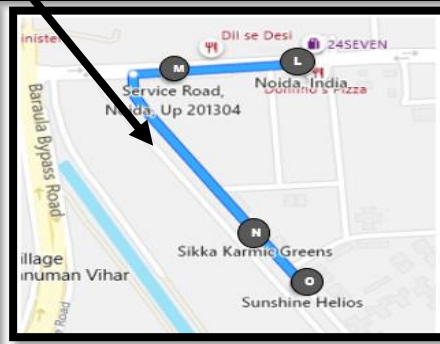

TOTAL DISTANCE (SCHOOL TO SCHOOL)- 19 KM.

JOURNEY TIME (FIRST STOP TO SCHOOL)- 55 MIN.DEPENDING ON TRAFFIC CONDITIONS

ROUTE-E

ROUTE	E	Time	
		MORNING	AFTERNOON
A.Start from School		7.50	12.50
B.Sector-51 K.V. Gol Chakkar		08.13	01.03
C. Sector 51- Alok Vihar		08.14	01.04
D. Sector 50- Market		08.16	01.07
E. Sector 49 Yamma Vihar Noida		08.19	01.08
F. Sector 104- Sharnam Appt.		08.21	01.12
G. Sector 100, Century Appt		08.22	01.15
H.Sector 47 Noida		08.23	01.16
I.Sector 48 Kesar Garden		08.25	01.17
J.Sector-47, Jalvayu Tower		08.26	01.18
K.Sector 46 Gardenia Glory		08.30	01.19
L.Sector 46, Red Light		08.31	01.23
M. Sector-45, Canara Bank		08.32	01.24
N.Sector-45, Sadarpur		08.36	01.25
O.Sector-37 Gate No:2(Golf Course)		08.44	01.27
P. School		08.55	01.45

TOTAL DISTANCE (SCHOOL TO SCHOOL)- 28 KM.

JOURNEY TIME (FIRST STOP TO SCHOOL)- 1 HR.DEPENDING ON TRAFFIC CONDITIONS

ROUTE-F

ROUTE	F	TIME	
		MORNING	AFTERNOON
A. Start from School		7.50	12.50
B. Sector 75- Golf City Inside lane		08.05	01.15
C. Sector 75-Maxblis Whitehouse		08.06	01.16
D. Sector – 77 Amrapali Silicon City, Main Gate		08.09	01:19
E. Sector – 76 Amrapali Princely Back		08.11	01:21
F. Sector – 76 Amrapali Princely Front		08.13	01:23
G. Sector – 76 Max Sethi Royal		08.15	01:25
H. Sector-79 Gaur Sports Wood		08.20	01:30
I. Sector-78, Anthriksh Aptt:		08.25	01:35
J. Sector-78, Windsor Court		08.26	01:36
K. Sector – 78 Hyde Park		08.29	01:39
L. Sector-78 Aditya Urban Casa		08.32	01:42
M. Sector-78 Mahagun Moderne		08.33	01:43
N. Sector-78, Sikka Karmic Greens		08.35	01:45
O. Sector-78, Sunshine Helios		08.36	01:46
P. School		08.50	01.55